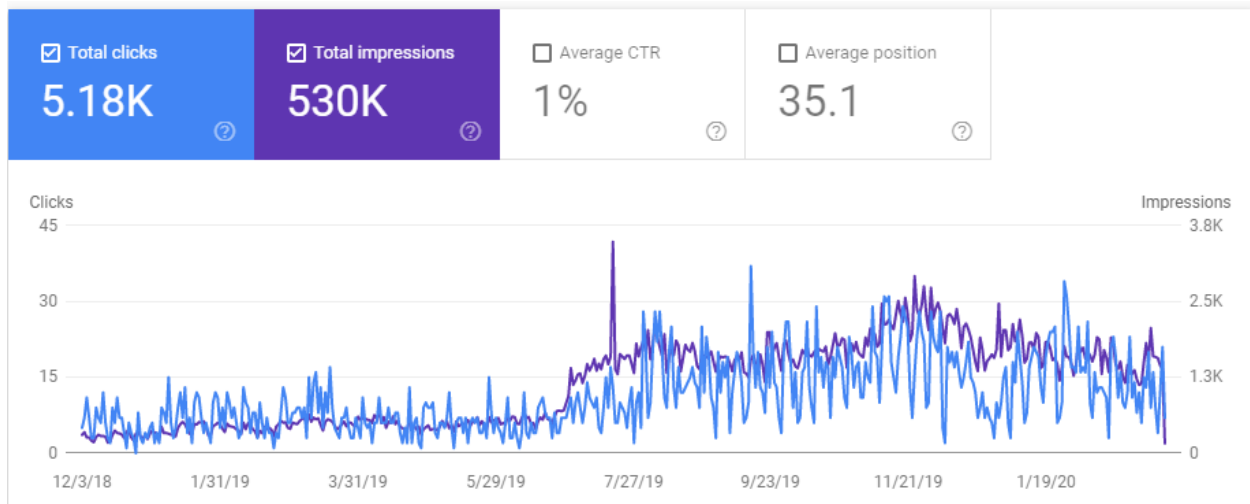

Brand Promoted: Local Dentistry

Population Estimate of Area: 314,056

Campaign: Search Engine Optimization

Time Frame: 2 Months

Our Deliverables:

After several months of working with our client, we were making solid traction on the search engines. However what caused this massive spike was a combination of onsite and offsite SEO factors and new landing pages being built out in various suburbs our client services!